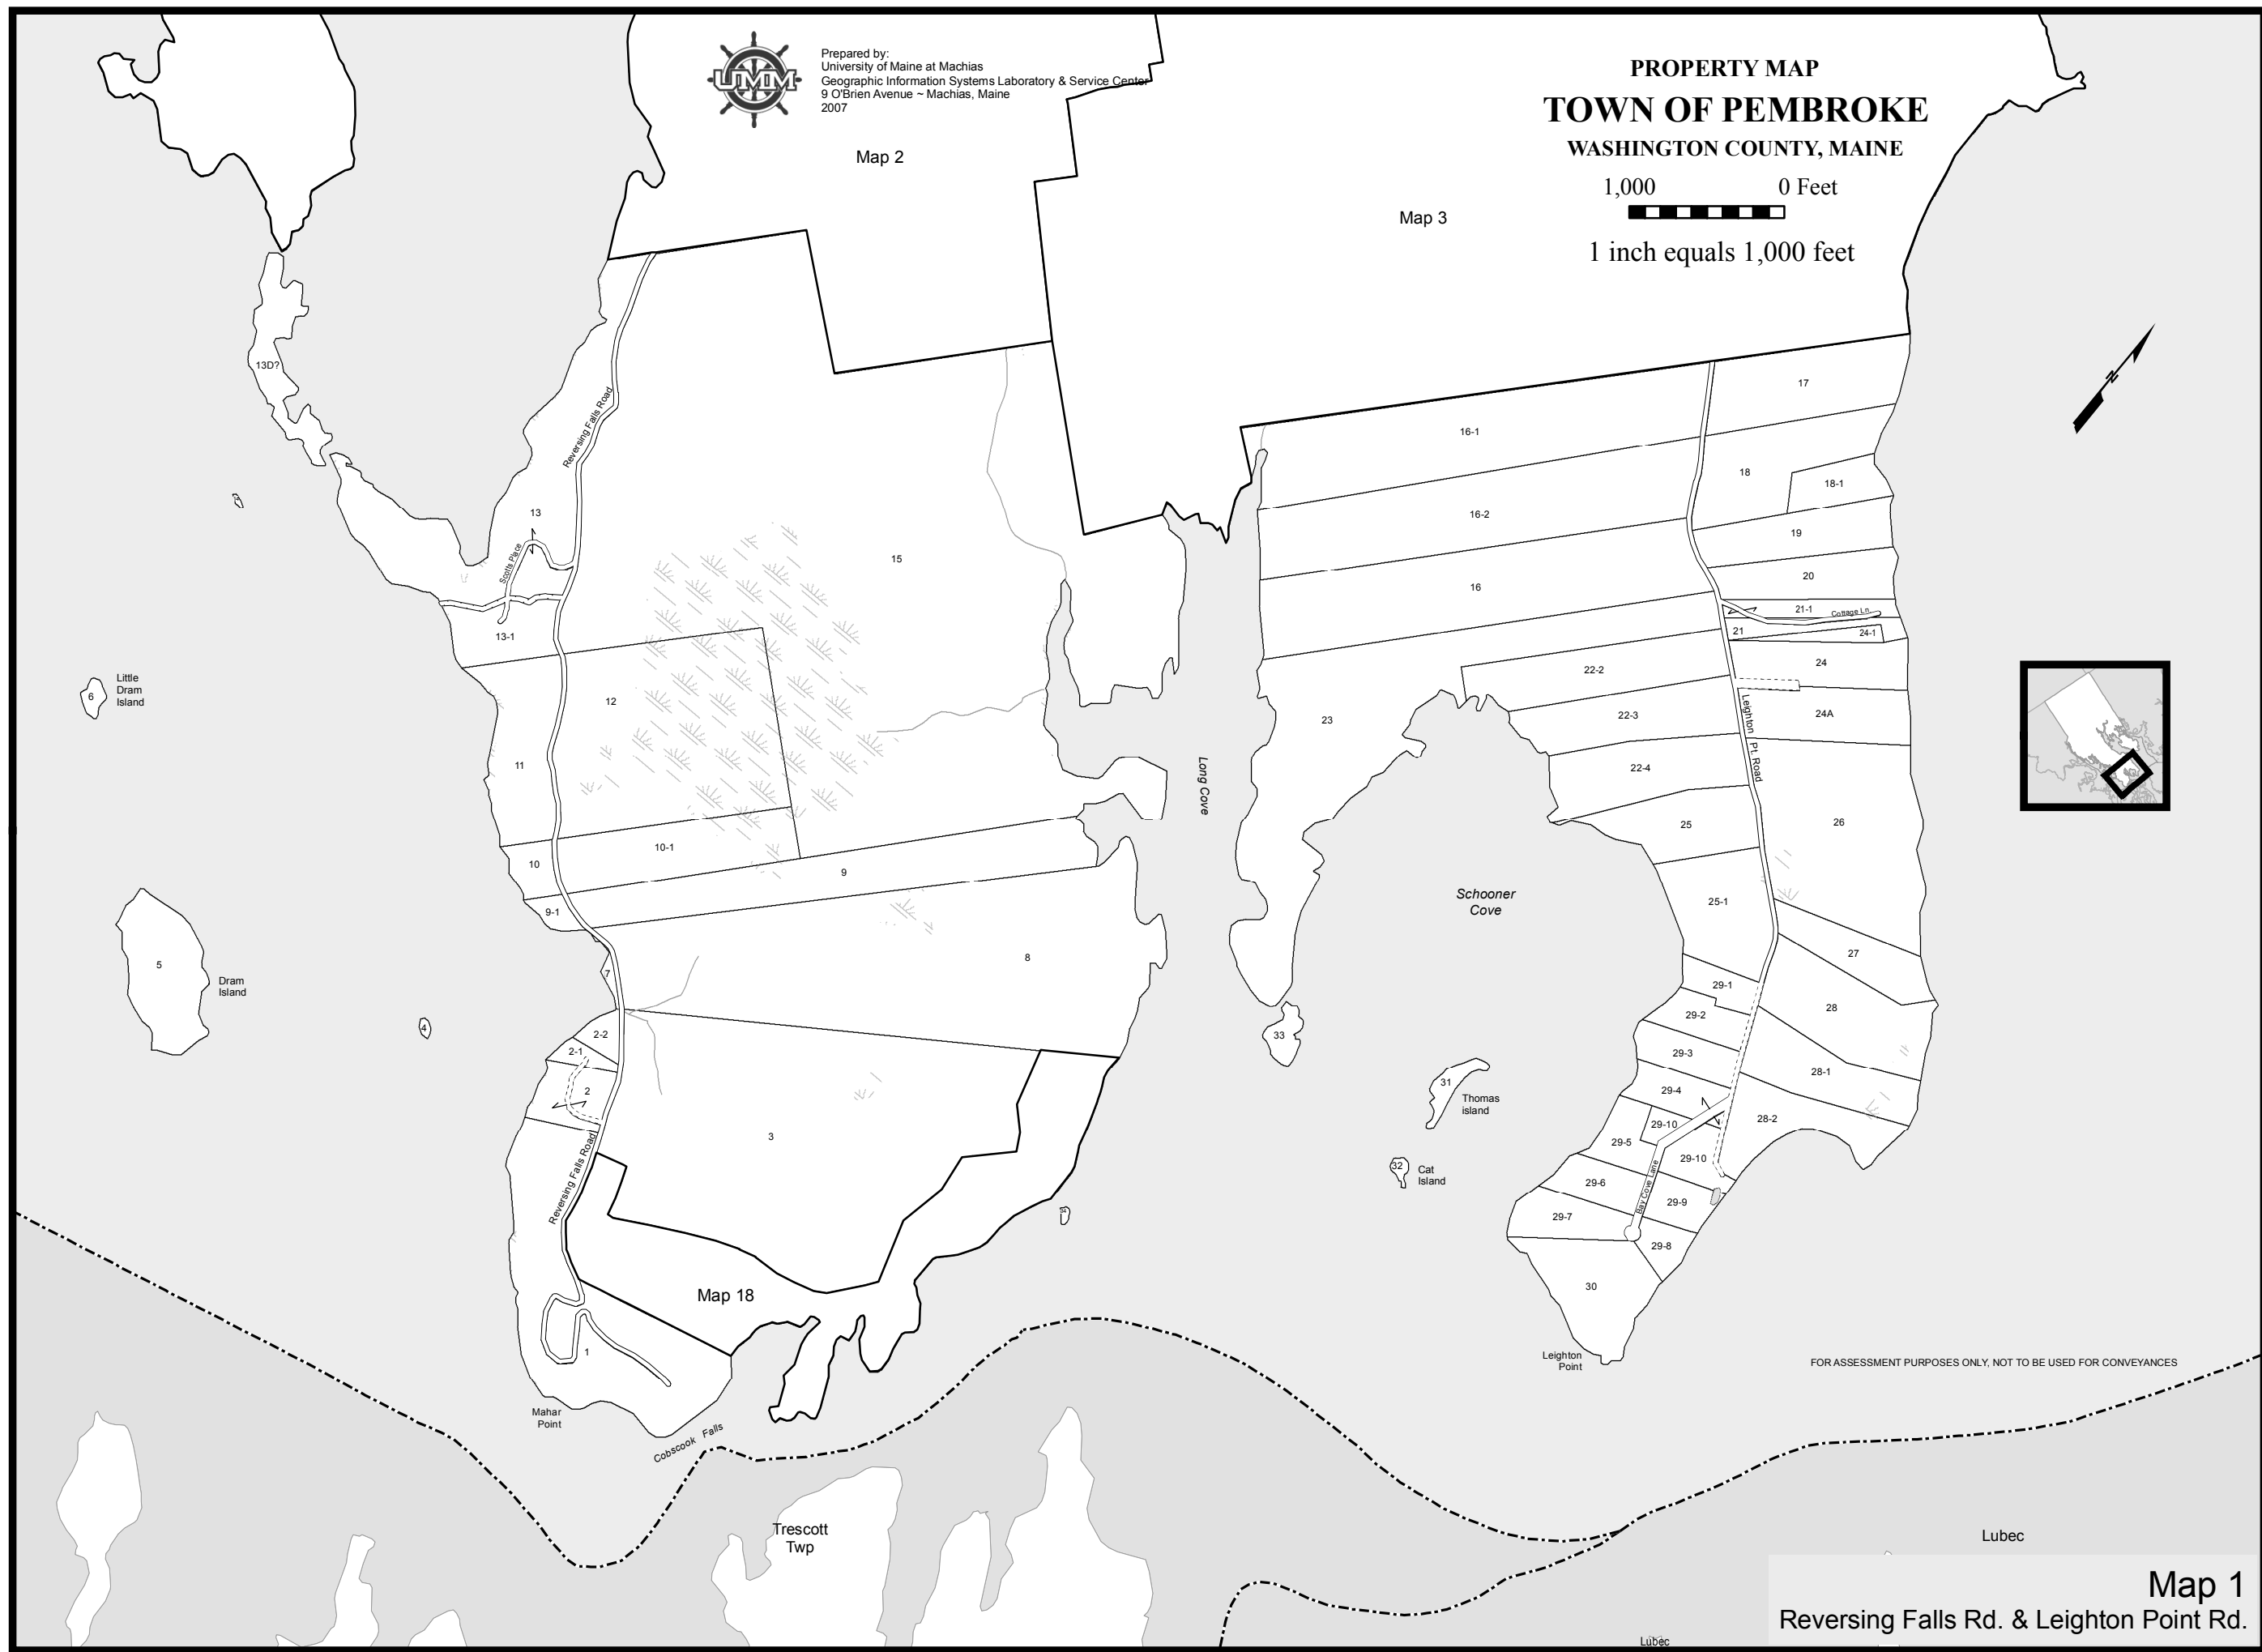

Prepared by:  
University of Maine at Machias  
Geographic Information Systems Laboratory & Service Center  
9 O'Brien Avenue - Machias, Maine  
2007

Map 2

**PROPERTY MAP**  
**TOWN OF PEMBROKE**  
WASHINGTON COUNTY, MAINE

1,000 0 Feet

1 inch equals 1,000 feet

Map 3

FOR ASSESSMENT PURPOSES ONLY. NOT TO BE USED FOR CONVEYANCES

**Map 1**  
Reversing Falls Rd. & Leighton Point Rd.